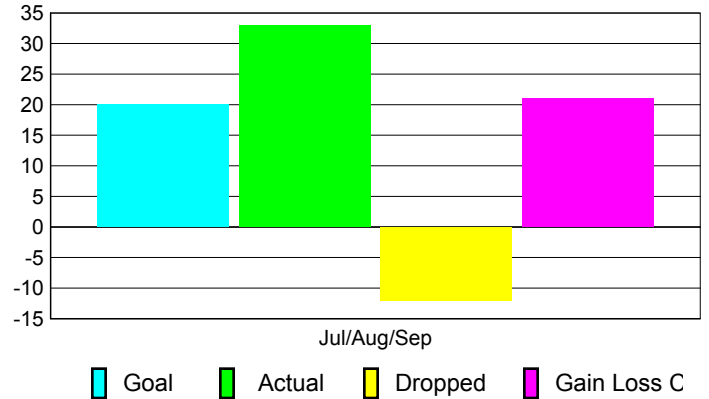

Membership Results 2010-2011

Goal, New, Dropped, Gain/Loss