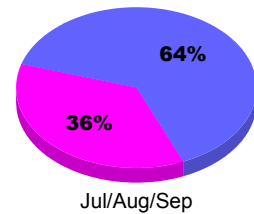

Membership Results
2010-2011

Membership
2009-2010

Month	Net Memb Goal	Actual New Memb	Actual Dropped Memb	Gain/Loss of Memb	Gain/Loss of Memb
Jul/Aug/Sep	20	33	-12	21	5
Totals	20	33	-12	21	5

Membership Results 2010-2011

Goal, New, Dropped, Gain/Loss

Comparison of Membership Gain/Loss

Current Year Compared to the Previous Year

Gender Comparison 2010-2011

■ Male ■ Female